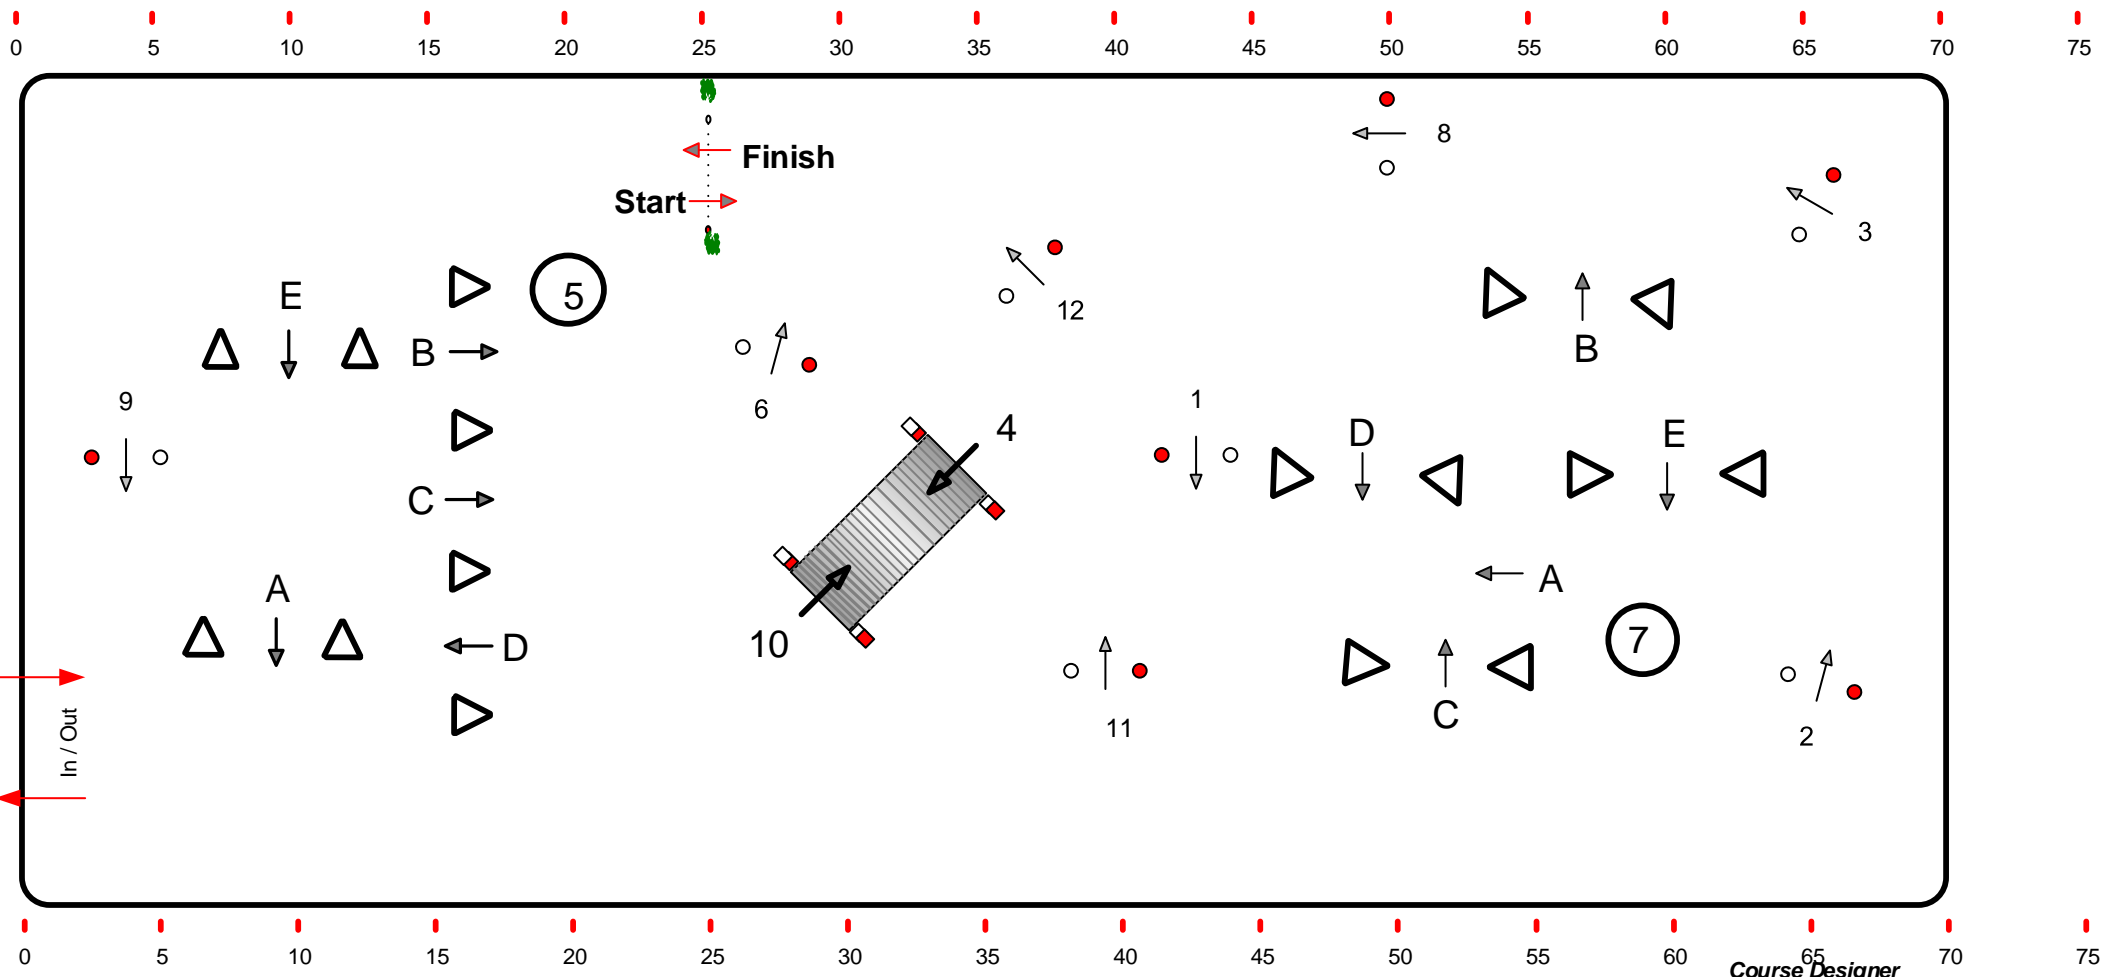

# CAI-W Leipzig 2015

Class No.: 11

Four-in-Hand

World Cup Warm Up

Competition against the clock

Friday 16th. January

Start 22:50

Speed: 230 m/Min.  
Obstacles: 12

Length: 650 mtr.  
.

Face: 190 cm

Penalty sec: 5 sek.

FEI RG / Art. 970ff

Course Designer  
Dr. W. Asendorf GER