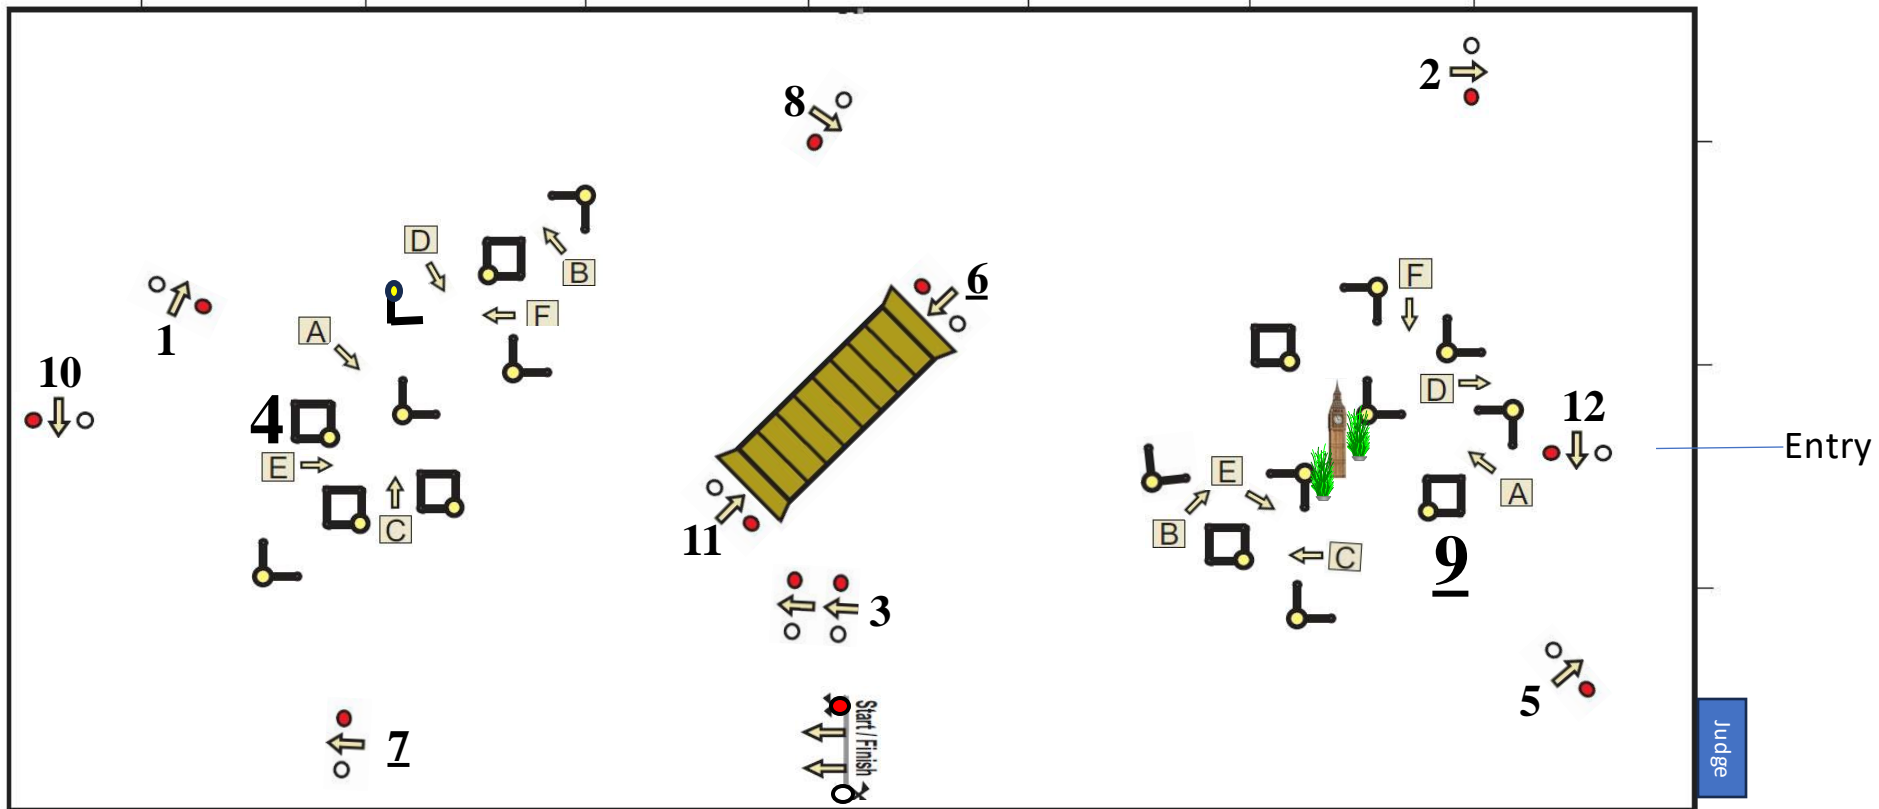

World Cup London December 2023

● = Knock down

Drive off: 1-2-3-4ABCDE~~X~~ 5-6-7-8-9-10ABCDE~~X~~ 11-12

Extreme Driving London December 2023

● = Knock down

Drive off: 1-2-3-4ABCDE~~F~~ 5-6-7-8-9ABCDE~~F~~ 10-11-12