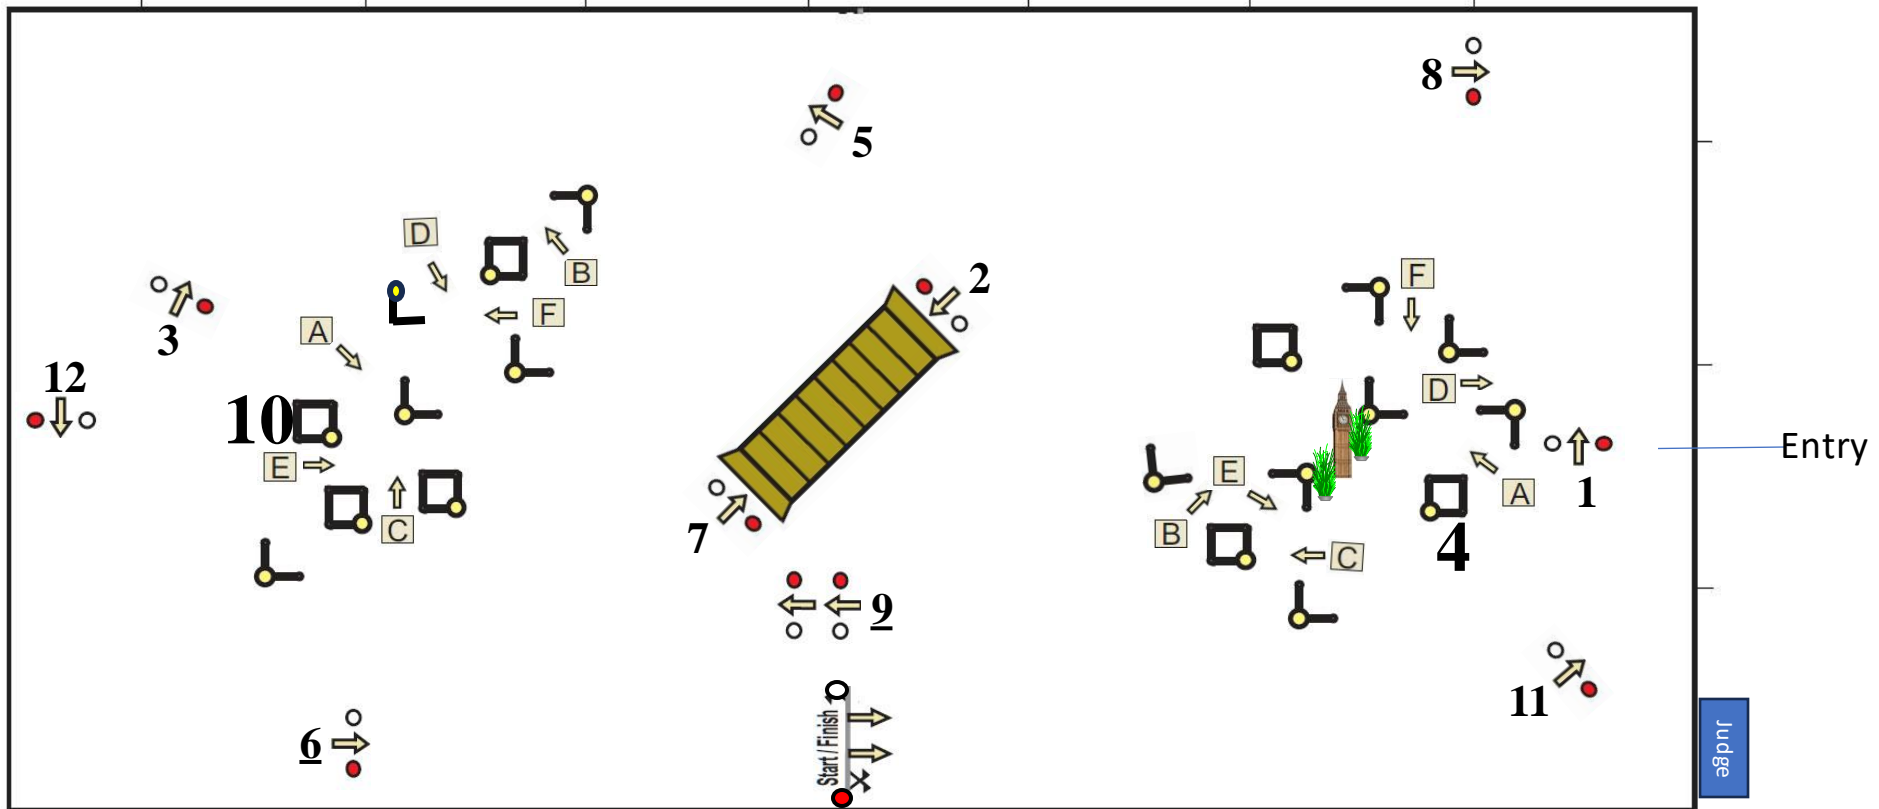

World Cup London December 2023

● = Knock down

Drive off: 1-2-3-4ABCDE~~X~~ 5-6-7-8-9-10ABCDE~~X~~ 11-12

Extreme Driving London December 2023

● = Knock down

Drive off: 1-2-3-4ABCDE~~F~~ 5-6-7-8-9ABCDE~~F~~ 10-11-12