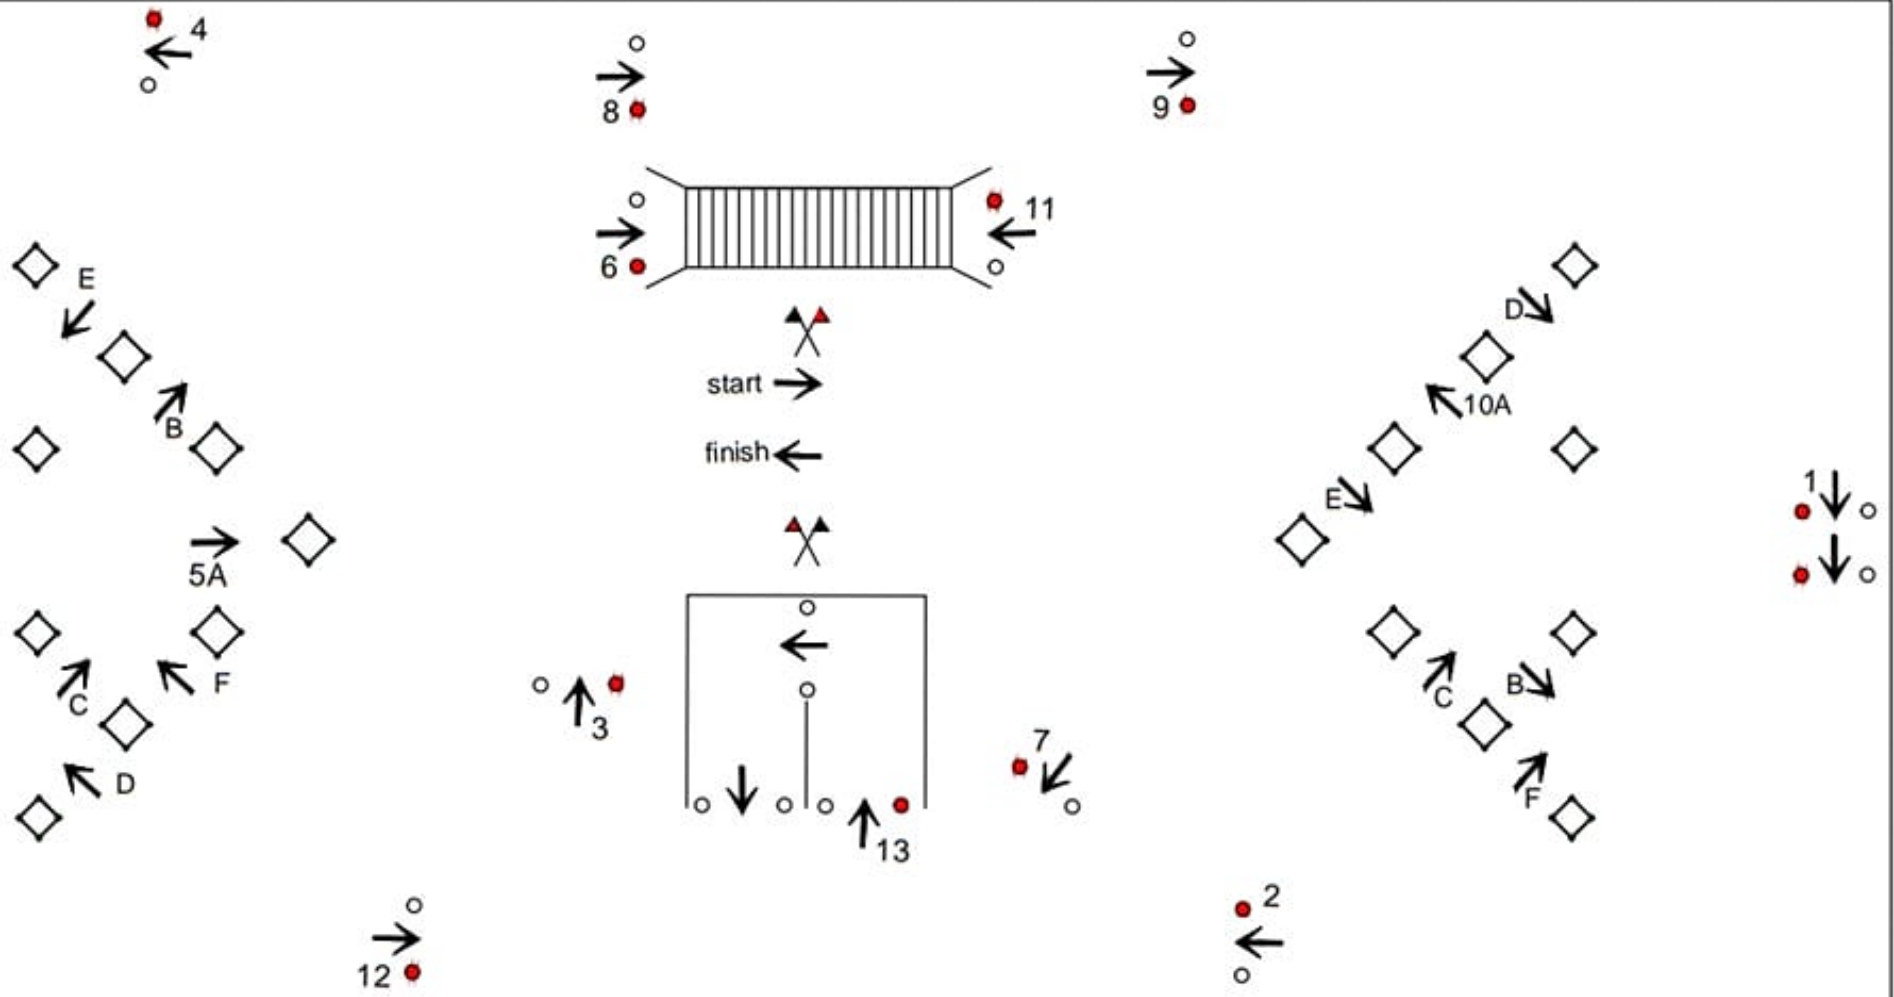

# SWEDEN INTERNATIONAL HORSE SHOW Friends Arena 2022

Drive off competition 1 : 1.2.3.4.5A.B.-.D.E.F.6.7.8.9.10A.B.C.-.E.F.11.12.13

IN ↓ ↑ OUT

Jury