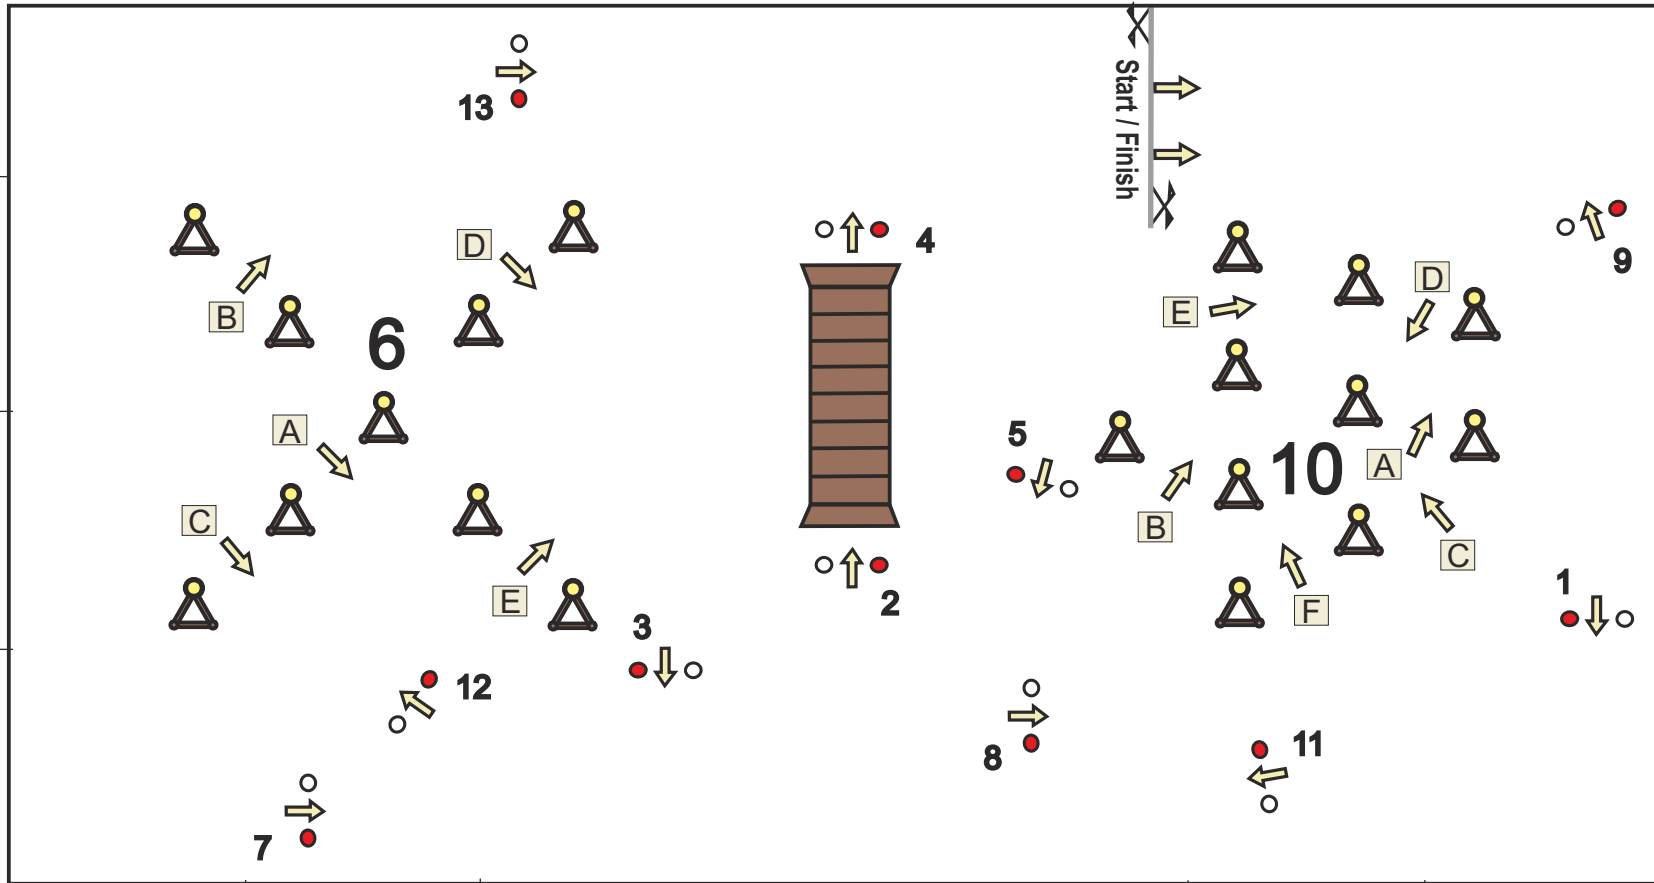

FEI World Cup Driving presented by Longines Maastricht November 2018

Jury

In / Out

● = Knock down

Drive off for Competition-1: 1-2-3-4-5-6ABCDE 7-9-10ABCDEF 11-12-13