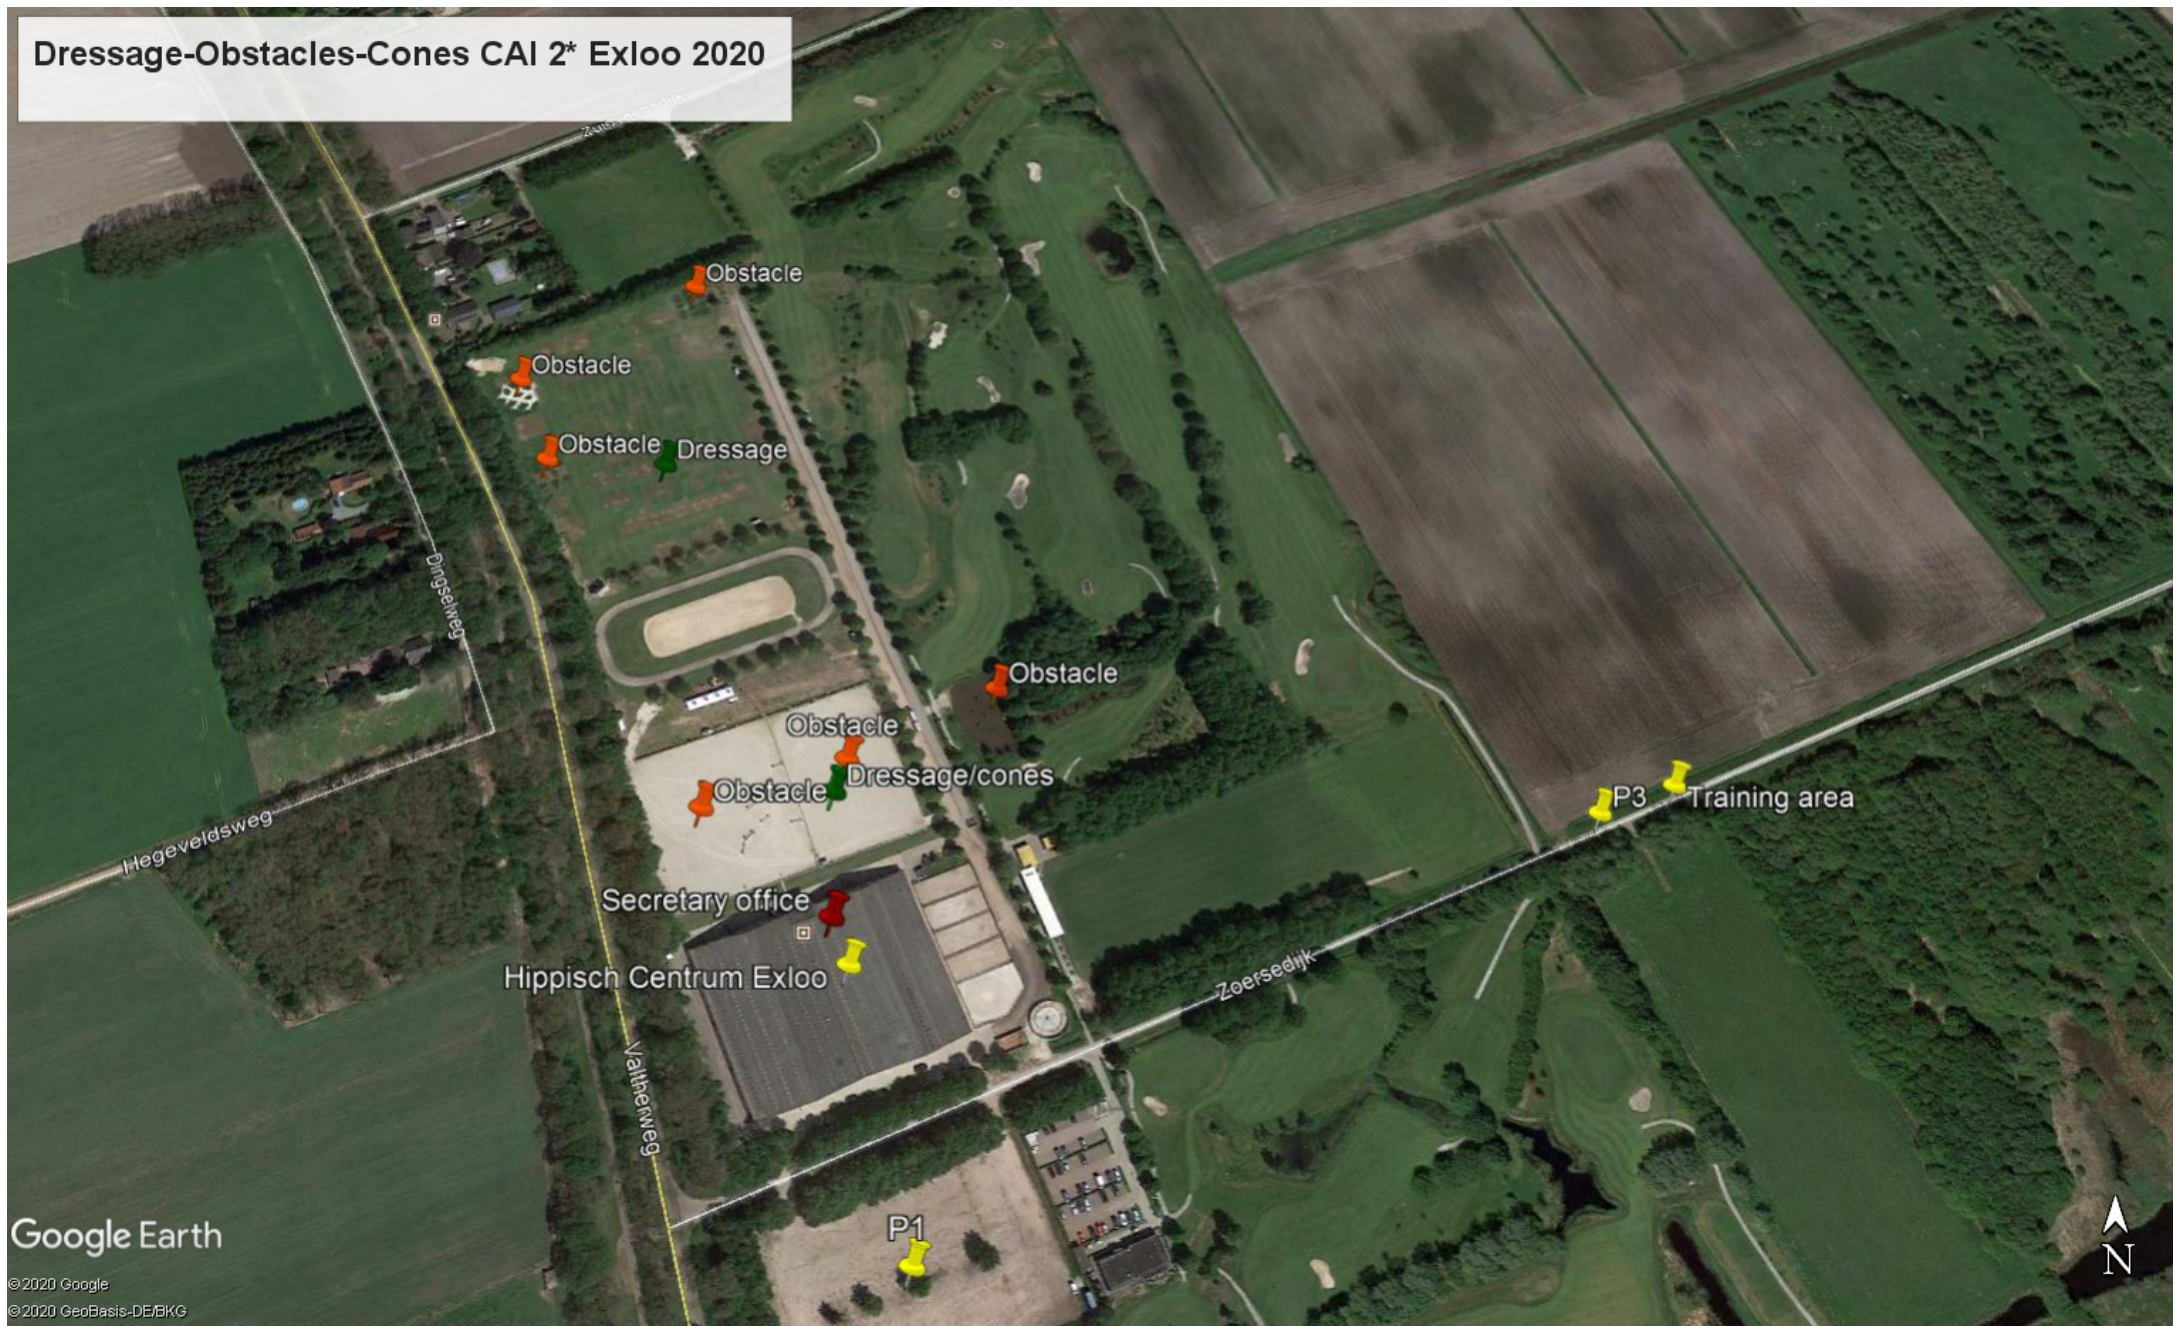

Dressage-Obstacles-Cones CAI 2\* Exloo 2020

Google Earth

© 2020 Google  
© 2020 GeoBasis-DE/BKG

Parking-Training Area CAI 2 Exloo 2020

Google Earth

© 2020 GeoBasis-DE/BKG  
© 2020 Google