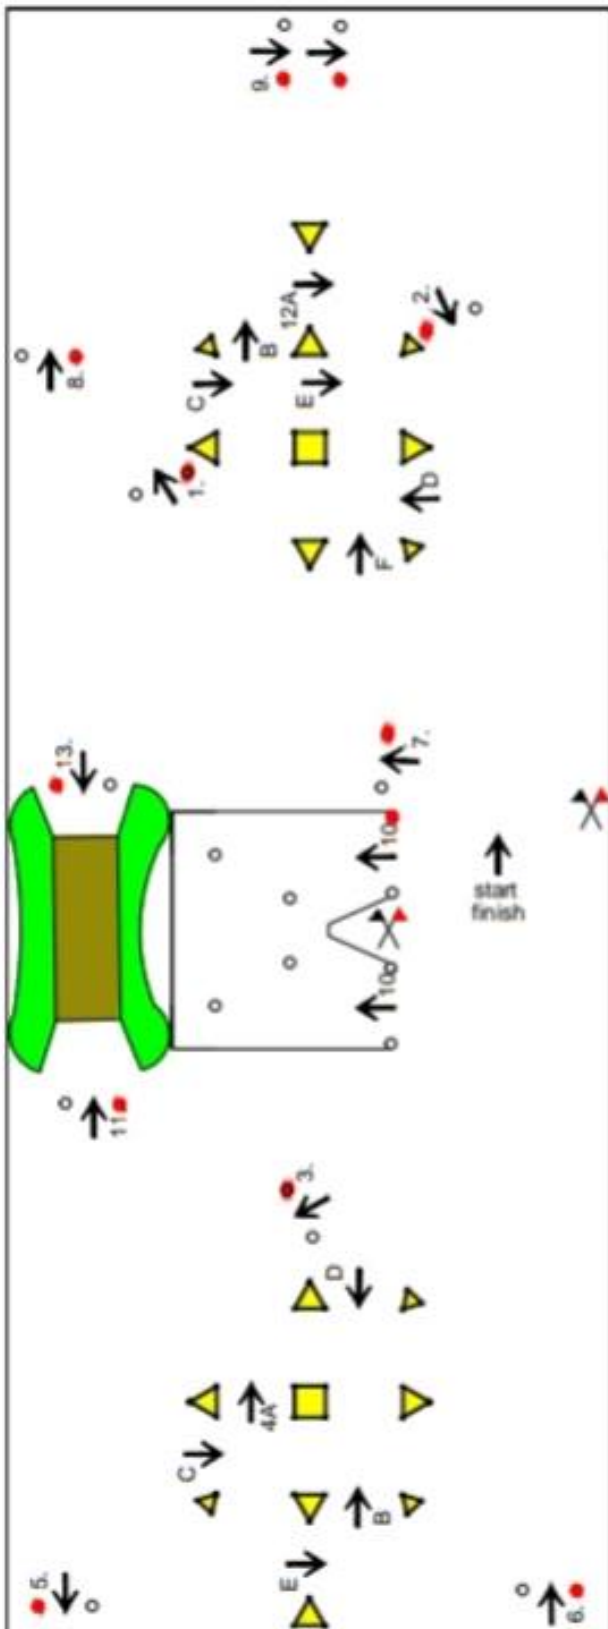

FEI Worldcup Driving Mechelen 2019

FEI
DRIVING
WORLD CUP™

JUMPING MECHELEN
26-30 DECEMBER MEMORIAL ERIC WALTERS

COMPETITION 1 DRIVE OFF 1: 1.2.3.4A.B.C.D.E.7.8.9.10.11.12A.B.C.D. F.13.

816 meter

Jury

WWW.COURSEDESIGN.NL