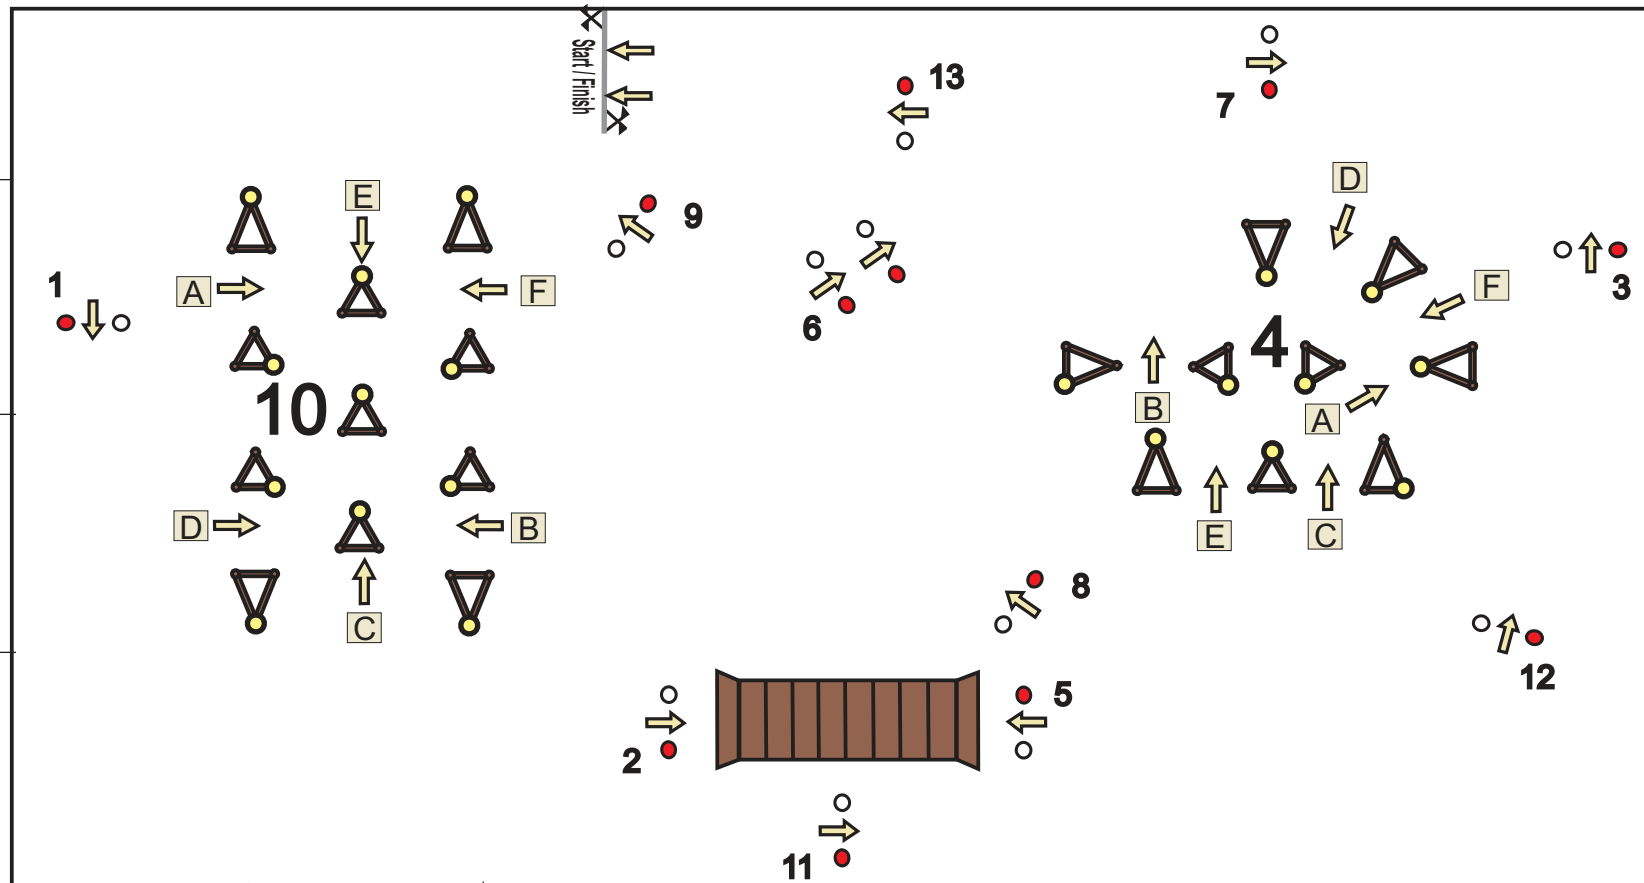

FEI World Cup Driving presented by Longines Maastricht November 2019

Jury

In / Out

● = Knock down

Drive off for Competition-1: 1-2-3-4ABCDEF 5-6-7-8-10ABCDEF 11-12-13