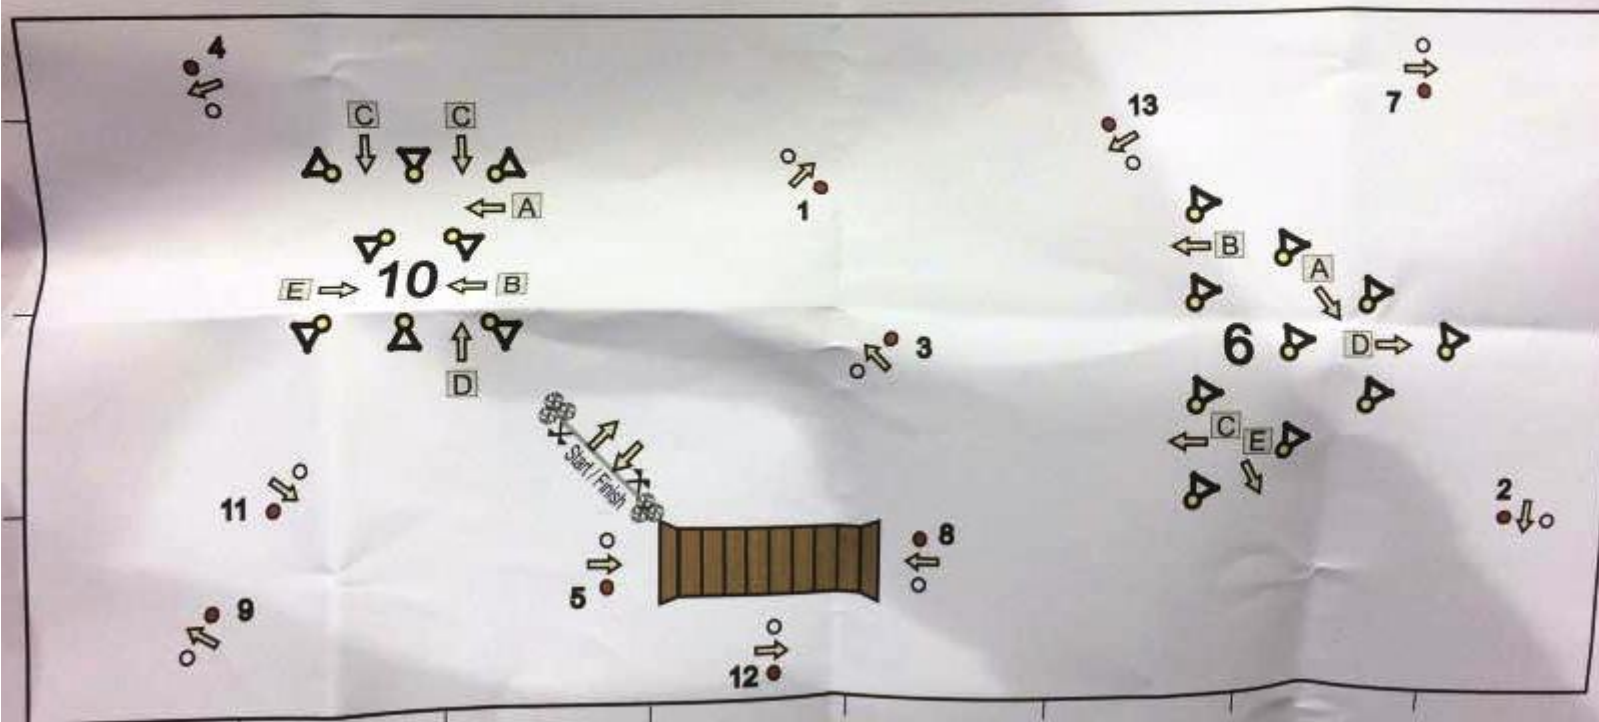

FEI Worldcup Driving Bordeaux Februari 2017

Second round: 1-2-3-4-5-6BCDE 7-8-9-10ABCDE 11-12-13